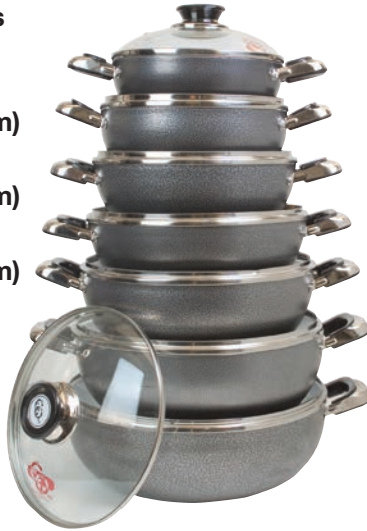

Non-Stick Speckled Aluminum Cookware w/Tempered Glass Lids & Steam Holes

Belly Shaped Cooking Pots (Case Pack: 8)

- Item# 9320 1.5 Quart (20cm)
- Item# 9322 2.5 Quart (22cm)
- Item# 9324 3.5 Quart (24cm)
- Item# 9326 4.5 Quart (26cm)
- Item# 9328 5.5 Quart (28cm)
- Item# 9330 6.5 Quart (30cm)
- Item# 9332 7.5 Quart (32cm)