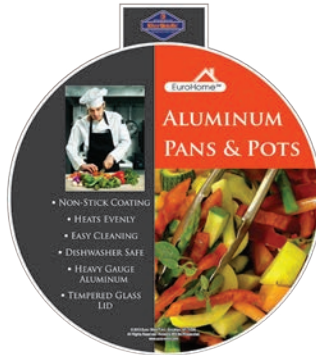

Non-Stick Speckled Aluminum Cookware w/Tempered Glass Lids & Steam Holes

Belly Shaped Cooking Pots (Case Pack: 8)

- Item# 9320 1.5 Quart (20cm)
- Item# 9322 2.5 Quart (22cm)
- Item# 9324 3.5 Quart (24cm)
- Item# 9326 4.5 Quart (26cm)
- Item# 9328 5.5 Quart (28cm)
- Item# 9330 6.5 Quart (30cm)
- Item# 9332 7.5 Quart (32cm)

Stir Fry Pans (Case Pack: 8)

- Item# 9224 3.5 Quart (24cm)
- Item# 9226 4.5 Quart (26cm)
- Item# 9228 5.5 Quart (28cm)
- Item# 9230 6.5 Quart (30cm)
- Item# 9232 7.5 Quart (32cm)

Sauce Pots (Case Pack: 6)

- Item# 9418 2.5 Quart (18cm)
- Item# 9420 3.5 Quart (20cm)
- Item# 9424 5 Quart (24cm)
- Item# 9428 8 Quart (28cm)
- Item# 9430 10 Quart (30cm)
- Item# 9434 14 Quart (34cm)

C
O
O
K
W
A
R
E

Fry Pans (Case Pack: 10)

- Item# 9120 8 inch (20cm)
- Item# 9122 8 2/3 inch (22cm)
- Item# 9126 10 inch (26cm)
- Item# 9130 12 inch (30 cm)

Sauce Pans (Case Pack: 6)

- Item# 9518 2.5 Quart (18cm)
- Item# 9520 3.5 Quart (20cm)

- Item# 9600 7 Piece Heavy Gauge Cookware Set
- Set includes:
  1 - 10" Fry Pan (26cm)
  1 - 2.5 Quart Sauce Pan
  1 - 3.5 Quart Sauce Pan
  1 - 5 Quart Cooking Pot