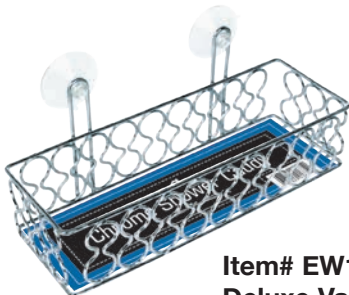

Chrome Bella Collection

Item# EW1873
Deluxe Shower Caddy
w/Suction Cups
24.4" x 11" x 5.1"
Case Pack: 12

Item# EW1871
Deluxe Toilet
Paper Holder
Case Pack: 12

Item# EW1872
Deluxe Toilet
Paper Holder
Case Pack: 6