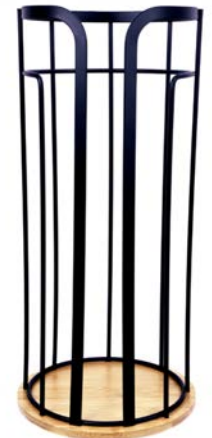

Item# EW189
Chrome Toilet Brush & Paper Stand
 11.75" x 6.25" x 32.5"
 Case Pack: 6

Item# EW203
Chrome Toilet Paper Holder & Dispenser
 Case Pack: 6

Item# EW2814
Bamboo Toilet Paper Holder
 Case Pack: 6

Item# EW187
3 Roll Chrome Toilet Paper Holder
 Case Pack: 12

Item# EW1871
Deluxe Toilet Paper Holder
 Case Pack: 12

Item# EW188
3 Roll Chrome Zig-Zag Toilet Paper Holder
 Case Pack: 12

Item# EW2815
Bamboo Toilet Paper Holder
 Case Pack: 6