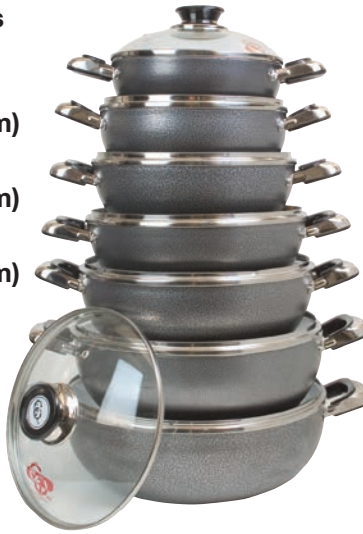

Non-Stick Speckled Aluminum Cookware w/Tempered Glass Lids & Steam Holes

Belly Shaped Cooking Pots (Case Pack: 8)

Item# 9320 1.5 Quart (20cm)	Item# 9328 5.5 Quart (28cm)
Item# 9322 2.5 Quart (22cm)	Item# 9330 6.5 Quart (30cm)
Item# 9324 3.5 Quart (24cm)	Item# 9332 7.5 Quart (32cm)
Item# 9326 4.5 Quart (26cm)