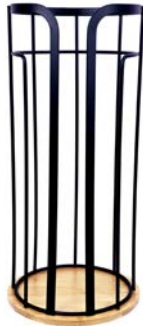

Chrome Bella Collection

Item# EW1873
Deluxe Shower Caddy
w/Suction Cups
24.4" x 11" x 5.1"
Case Pack: 12

Item# EW1871
Deluxe Toilet
Paper Holder
Case Pack: 12

Item# EW1872
Deluxe Toilet
Paper Holder
Case Pack: 6

Item# EW1875
Deluxe Vanity Tray
w/Suction Cups
Case Pack: 12

Item# EW1874
Deluxe Corner Caddy
w/Suction Cups
Case Pack: 12

b
a
c

Black & Bamboo Collection

Item# EW2814
Bamboo Toilet Paper Holder
 5.5"ø x 13.75"
 Case Pack: 6

Item# EW2815
3 Roll Toilet Paper Holder
 5.5"ø x 13.75"
 Case Pack: 6

Item# EW2816
Bamboo Toilet Paper Holder
 Case Pack: 12

Item# EW2817
2-Tier Bamboo Shower Caddy w/Soap Dish
 10.8" x 28.75" x 4.5"
 Case Pack: 6