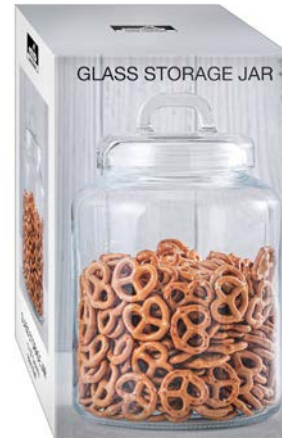

Item# EW65099
3.1 Qt Glass Storage Jar
Case Pack: 2
(Color Box)