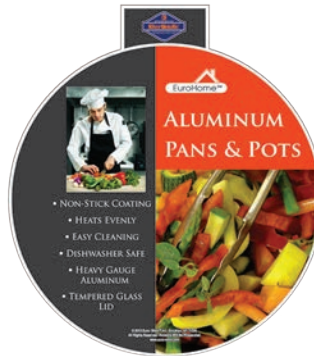

Non-Stick Speckled Aluminum Cookware w/Tempered Glass Lids & Steam Holes

Belly Shaped Cooking Pots (Case Pack: 8)

Item# 9320 1.5 Quart (20cm)	Item# 9328 5.5 Quart (28cm)
Item# 9322 2.5 Quart (22cm)	Item# 9330 6.5 Quart (30cm)
Item# 9324 3.5 Quart (24cm)	Item# 9332 7.5 Quart (32cm)
Item# 9326 4.5 Quart (26cm)	

Stir Fry Pans (Case Pack: 8)

Item# 9224 3.5 Quart (24cm)	Item# 9230 6.5 Quart (30cm)
Item# 9226 4.5 Quart (26cm)	Item# 9232 7.5 Quart (32cm)
Item# 9228 5.5 Quart (28cm)	

Sauce Pots (Case Pack: 6)

Item# 9418 2.5 Quart (18cm)	Item# 9428 8 Quart (28cm)
Item# 9420 3.5 Quart (20cm)	Item# 9430 10 Quart (30cm)
Item# 9424 5 Quart (24cm)	Item# 9434 14 Quart (34cm)

Fry Pans (Case Pack: 10)

Item# 9120 8 inch (20cm)
Item# 9122 8 2/3 inch (22cm)
Item# 9126 10 inch (26cm)
Item# 9130 12 inch (30 cm)

Sauce Pans (Case Pack: 6)

Item# 9518 2.5 Quart (18cm)	Item# 9520 3.5 Quart (20cm)

1. Item# 9600
   7 Piece Heavy Gauge Cookware Set
   Set includes:
   1 - 10" Fry Pan (26cm)
   1 - 2.5 Quart Sauce Pan
   1 - 3.5 Quart Sauce Pan
   1 - 5 Quart Cooking Pot
   Case Pack: 4

C O O K W A R E