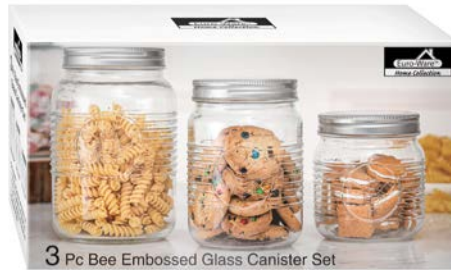

Item# EW65088
3 Pc Bee Embossed Glass Cannister Set
1 - 20.25oz Glass Cannister
1 - 37.2oz Glass Cannister
1 - 57.5oz Glass Cannister
Case Pack: 4